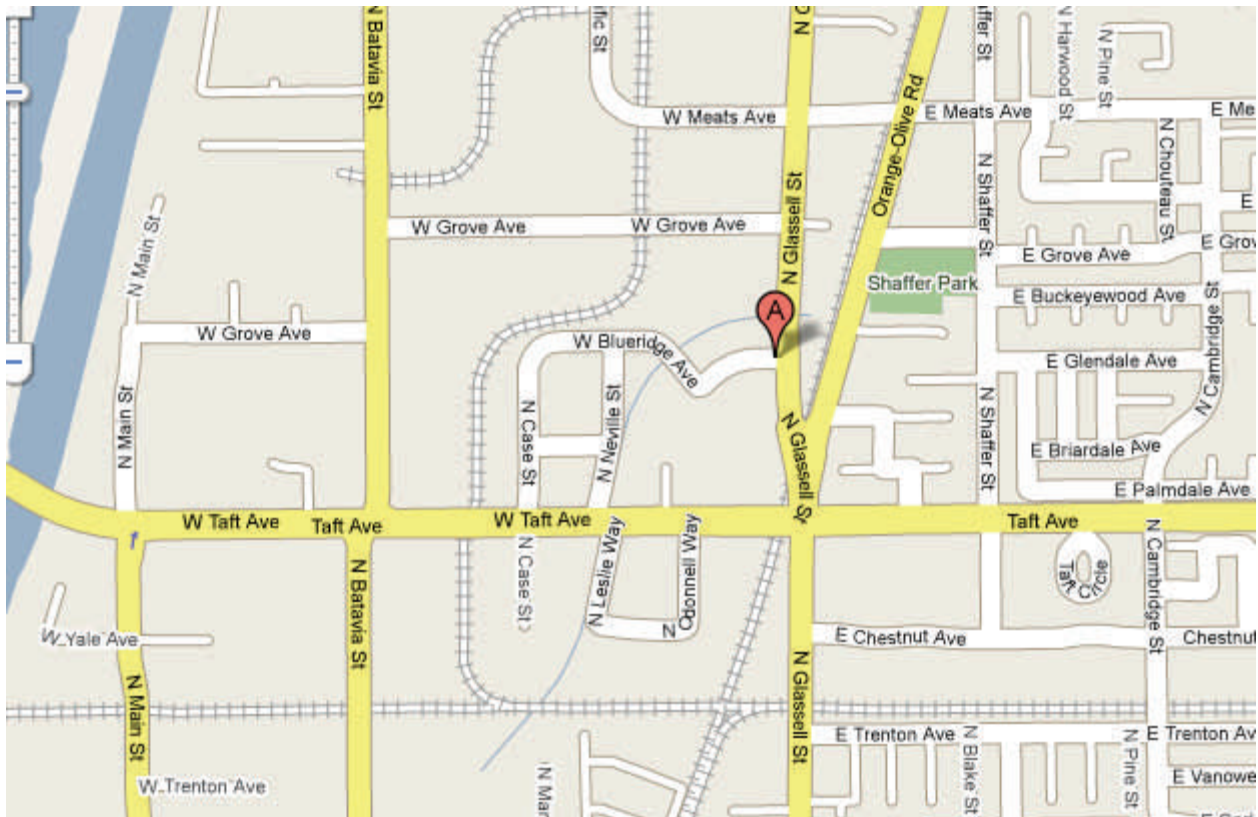

Pink House Imports, 205 W. Blueridge Avenue, Orange, CA

Directions coming from the North

I-5 South

Take exit **114B** to merge onto **CA-91 E**

7.5 miles

Take the **Glassell St** exit

.5 miles

Turn **right** at **N Glassell St**

72 feet

Directions coming from the West

CA-22 East

Take exit **14 A-D** toward **I-5/The City Dr/CA-57/Bristol St**

.3 miles

Continue toward **CA-57 N** and merge onto **CA-57 N**

2.2 miles

Take exit **3** for **Ball Rd**

.3 miles

Turn **right** at **E Ball Rd**

.3 miles

Continue on **W Taft Ave**

.7 miles

Turn left at **N. Glassell St**

.5 miles

Turn **right** at **W Blueridge Ave**

72 feet

[Click Here](#) to be directed to Google maps for specific directions